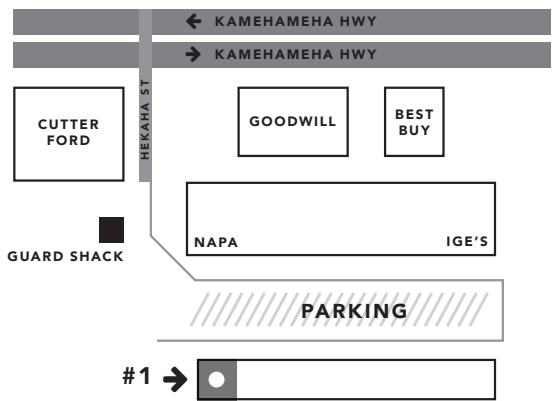

SCHOOL UNIFORMS

HO'OKELE ELEMENTARY 2021-2022 UNIFORM INFORMATION

THREE OPTIONS TO BUY UNIFORMS

1. Ho'okele Elementary On-Campus Sale
   in front of the Office
   Wed., July 28, 2021 from 10:00A-1:00P
   *Subject to change.
   Pay by cash and credit/debit cards only (no checks)
   Social distancing and face masks are required.

1. Shop online at www.uniformsbytcc.com
   ($8.95 flat rate shipping applies)

1. Visit our store at Harbor Center
   98-027 Hekaha St., #1
   Aiea, Hawaii 96701
   Phone: (808) 799-8191

   Store Hours:
   Monday-Friday 11:00A-4:00P
   Saturday 10:00A-2:00P

   Summer Hours
   (effective July 6 - August 14, 2021):
   Monday-Saturday 9:00A-4:00P

   Pay by cash and credit/debit cards only (no checks)

*VISIT OUR WEBSITE FOR THE MOST UPDATED INFORMATION ON STORE HOURS AND POLICIES.