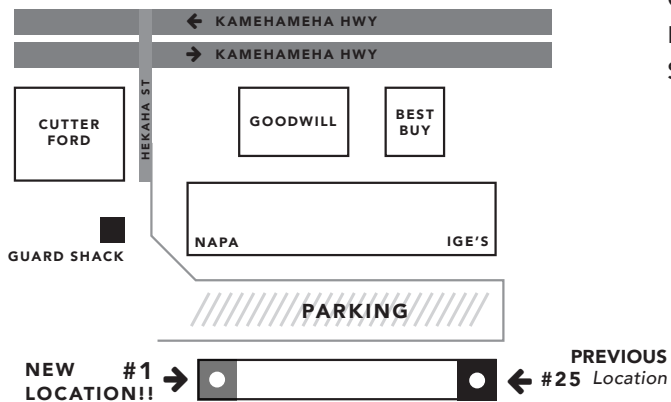

SCHOOL UNIFORMS

HO'okele ELEMENTARY 2020-2021 UNIFORM INFORMATION

THREE OPTIONS TO BUY UNIFORMS

1. **1** Ho'okele Elementary on-campus sale in front of office
   Wednesday July 29, 2020 from 10:00A-1:00P
   Pay by cash and credit/debit cards only (no checks)

1. **2** Shop online at www.uniformsbytcc.com
   (Flat rate shipping applies)

*LIMITED TIME OFFER: "FREE SHIPPING ON ORDERS OVER $50" NOW TILL JULY 31, 2020.

1. **3** Visit our store at Harbor Center
   98-027 Hekaha St., #1
   Aiea, Hawaii 96701
   Phone: (808) 799-8191

   Store Hours:
   Monday-Friday 9:00A-4:00P
   Saturday 10:00A-2:00P
   Summer Hours
   (effective July 6 - August 15, 2020):
   Monday-Saturday 9:00A-5:00P

   Pay by cash and credit/debit cards only (no checks)

*VISIT OUR WEBSITE FOR THE MOST UPDATED INFORMATION ON STORE HOURS AND POLICIES.