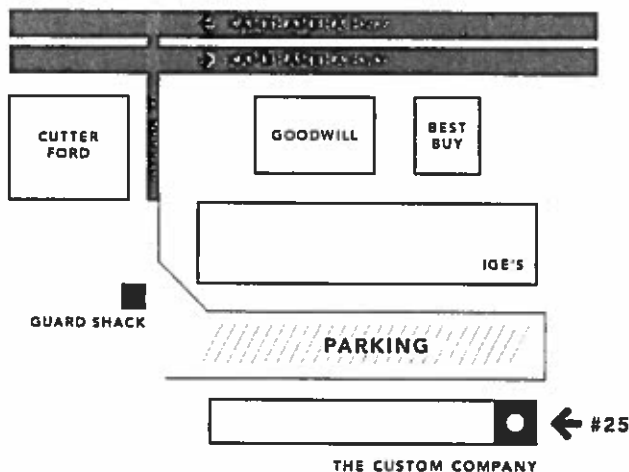

THREE OPTIONS TO BUY UNIFORMS

1. 1 Ho'okele Elementary on-campus sale
   Wed., May 10, 2017 from 12:45P-5:30P
   Wed., July 19, 2017 from 10:30A-12:30P
   Thurs., July 20, 2017 from 10:30A-12:30P
   Fri., August 4, 2017 from 3:00P-5:30P
   Pay by cash and credit/debit cards only (no checks)
2. 2 Shop online at www.uniformsbytcc.com
   (Flat rate shipping applies)
3. 3 Visit our store at Harbor Center
   98-027 Hekaha St., #25
   Aiea, Hawaii 96701
   Phone: (808) 799-8191

Store Hours:
Monday-Friday 9:00A-4:00P
Saturday 10:00A-2:00P
Summer Hours (effective Wed., July 5, 2017):
Monday-Saturday 9:00A-5:00P