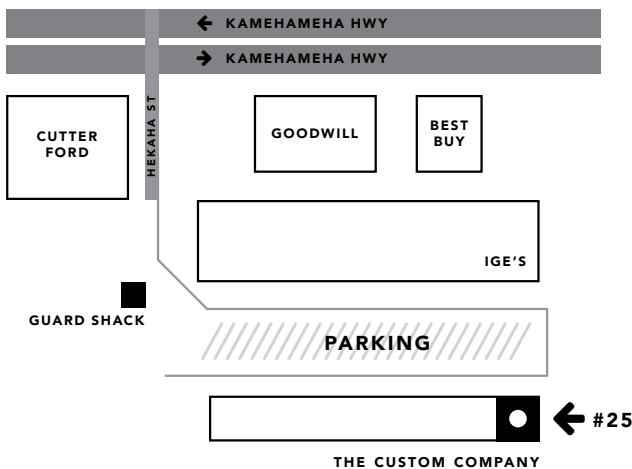

THREE OPTIONS TO BUY UNIFORMS

- ① Ho'okele Elementary on-campus sale
  Wed., July 18, 2018 from 10:30A-12:30P
  Thurs., July 19, 2018 from 10:30A-12:30P
  Wed., August 1, 2018 from 4:30P-6:45P
  Thurs., August 2, 2018 from 4:30P-6:45P
  Pay by cash and credit/debit cards only (no checks)
- ② Shop online at www.uniformsbytcc.com
  (Flat rate shipping applies)
- ③ Visit our store at Harbor Center
  98-027 Hekaha St., #25
  Aiea, Hawaii 96701
  Phone: (808) 799-8191

Store Hours:
Monday-Friday 9:00A-4:00P
Saturday 10:00A-2:00P
Summer Hours
(effective July 5, 2018 - August 18, 2018):
Monday-Saturday 9:00A-5:00P

Pay by cash and credit/debit cards only (no checks)