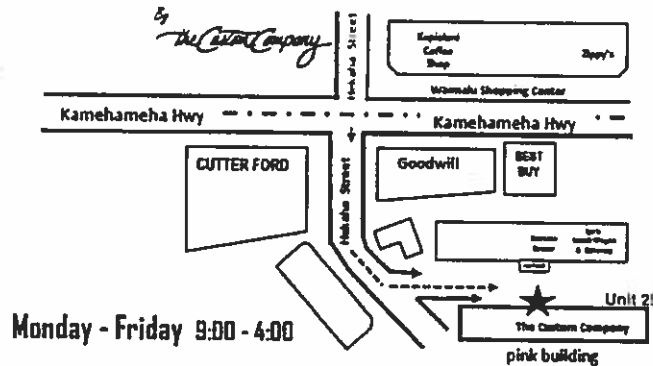

- Visit us at our new location in Harbor Center: 98-027 Hekaha Street, Building #3 Unit #12, located in Aiea

SCHOOL UNIFORMS

98-027 Hekaha Street, Aiea, HI 96701
Phone: 808-799-8191

Unisex T-Shirt	Zip Hooded Jacket
 <ul style="list-style-type: none"> • Fabric: 100% Cotton • Color: Black • Sizes: Youth XS - XL Adult S - 2X • Price (pre-tax): YXS - Adult XL \$9.00 Adult 2X \$11.00 	 <ul style="list-style-type: none"> • Fabric: Poly/Cotton • Color: Black • Sizes: Youth XS - L Adult S - 2X • Price (pre-tax): YXS - Adult XL \$28.00 Adult 2X \$30.00
Dri Fit T-Shirt	Long Sleeve
 <ul style="list-style-type: none"> • Fabric: 100% Polyester • Color: Black • Sizes: Youth S - XL Adult S-2XL • Prices (pre-tax): YS - Adult XL \$12.75 Adult 2X \$14.75 	 <ul style="list-style-type: none"> • Fabric: 50/50 Poly/Cotton • Color: Black • Sizes: Youth XS - XL Adult S-2XL • Prices (pre-tax): YXS - YXL \$16.00 Adult S - XL \$17.00 Adult 2X \$19.00